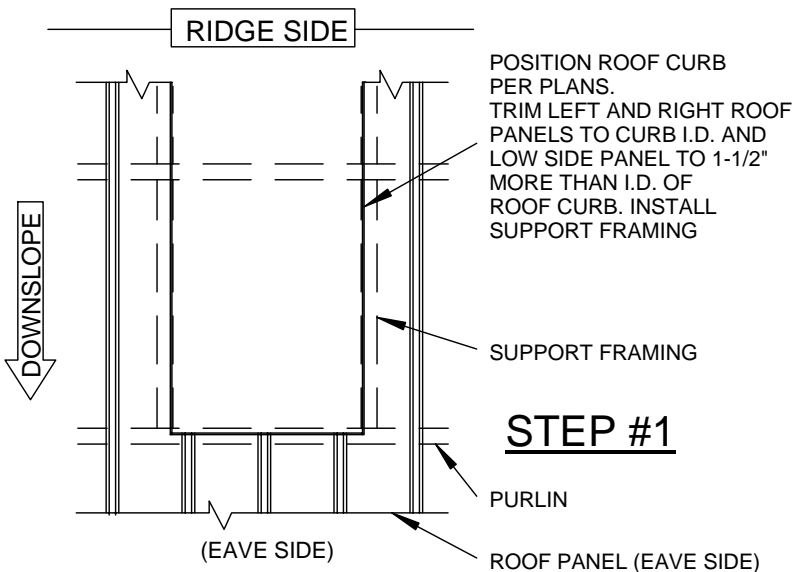

RPMB-1 (ONE PIECE, WITH LOOSE RIBS) METAL BLDG. ROOF CURB INSTALLATION DRAWING FOR: UNDER-OVER R & SSR ROOF PANELS ON NEW CONSTRUCTION.

RPMB-1 UNDER / OVER