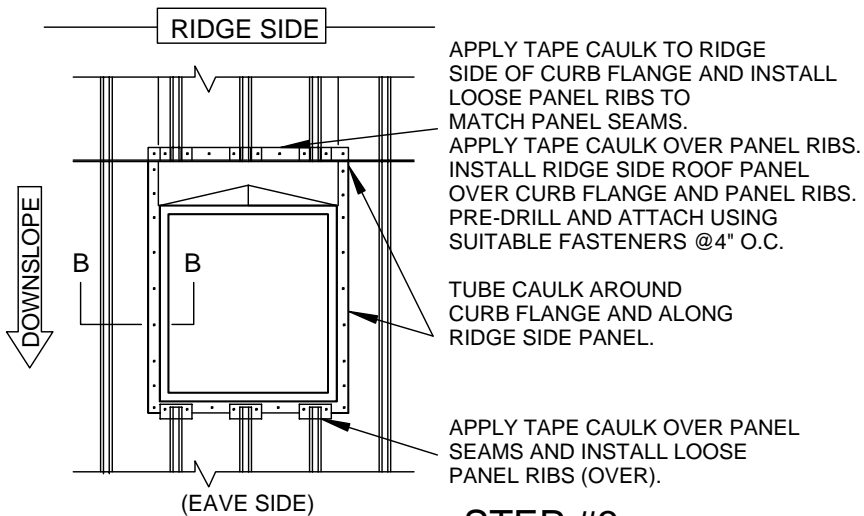

RPMB-1 (ONE PIECE, WITH LOOSE RIBS) METAL BLDG. ROOF CURB INSTALLATION DRAWING FOR: UNDER-OVER R & SSR ROOF PANELS ON NEW CONSTRUCTION.

RPMB-1 UNDER / OVER