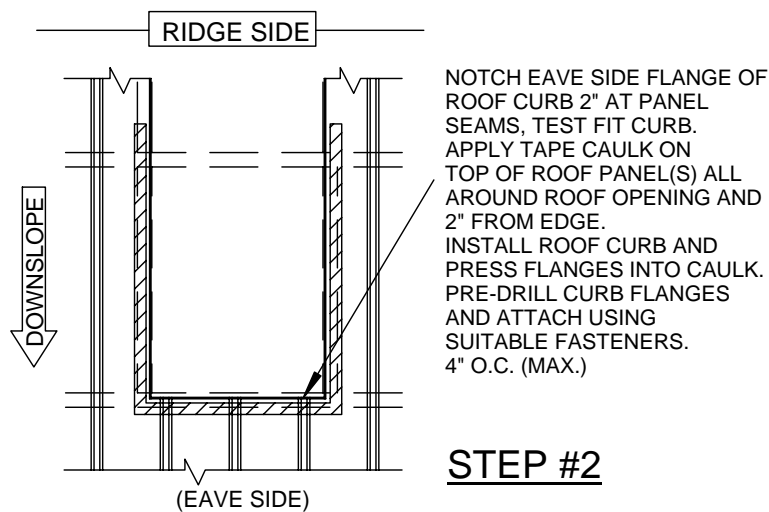

RPMB-1 (ONE PIECE, WITH LOOSE RIBS) METAL BLDG. ROOF CURB INSTALLATION DRAWING FOR: UNDER-OVER R & SSR ROOF PANELS ON NEW CONSTRUCTION.

RPMB-1 UNDER / OVER